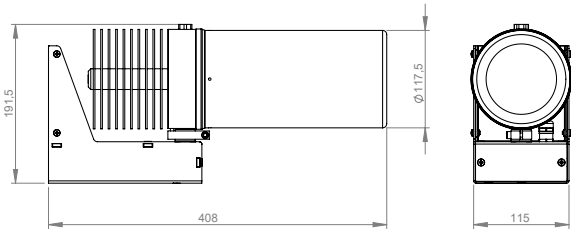

SIGNUM

BODY

Material	Aluminium
Protection Rating	IP65
IK Rating	IK09
Surface Finishing	Black Painting RAL 9005

POWER SUPPLY

Power Mode	110-240V 50/60Hz
------------	------------------

MAIN FEATURES

Light Source	CITILED COB
Colour Temperature	6.000 °K
Gobo Size	O.D. ø37,5mm - I.D. ø30mm

Power Mode	50W			75W			Line
Luminous Flux Source	7.100 lm			9.600 lm			9.610 lm
Optical System	56 mm	90 mm	140 mm	56 mm	90 mm	140 mm	Line Lens
Angular Aperture	32°	18°	12°	32°	18°	12°	65°
Illuminance max at 5m	700	1825	4700	900	2325	6100	1520
Optical Efficiency	56%	51%	49%	56%	51%	48%	36%
Total Lumen Output	4.000 lm	3.600 lm	3.460 lm	5.400 lm	4.900 lm	4.650 lm	3.400 lm
Luminous Efficacy	80 lm/W	72 lm/W	69 lm/W	72 lm/W	66 lm/W	62 lm/W	45 lm/W

WEIGHT

6 kg

*extra cost to be calculated

SIGNUM

MODEL

CODE

Signum 50W-W	111B200
---------------------	----------------

Lens 56 mm	1119200
------------	---------